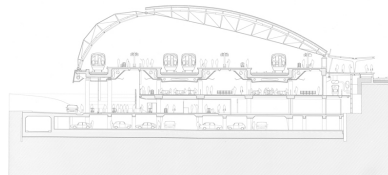

Sainsbury Center for Visual Arts

Norman Foster
1974 - 1978
Norwich, Engeland
High tech

Sainsbury Center for Visual Arts

Norman Foster
1974 - 1978
Norwich, Engeland
High tech

Waterloo International

Nicholas Grimshaw
1990-1993
Londen, Engeland
High Tech