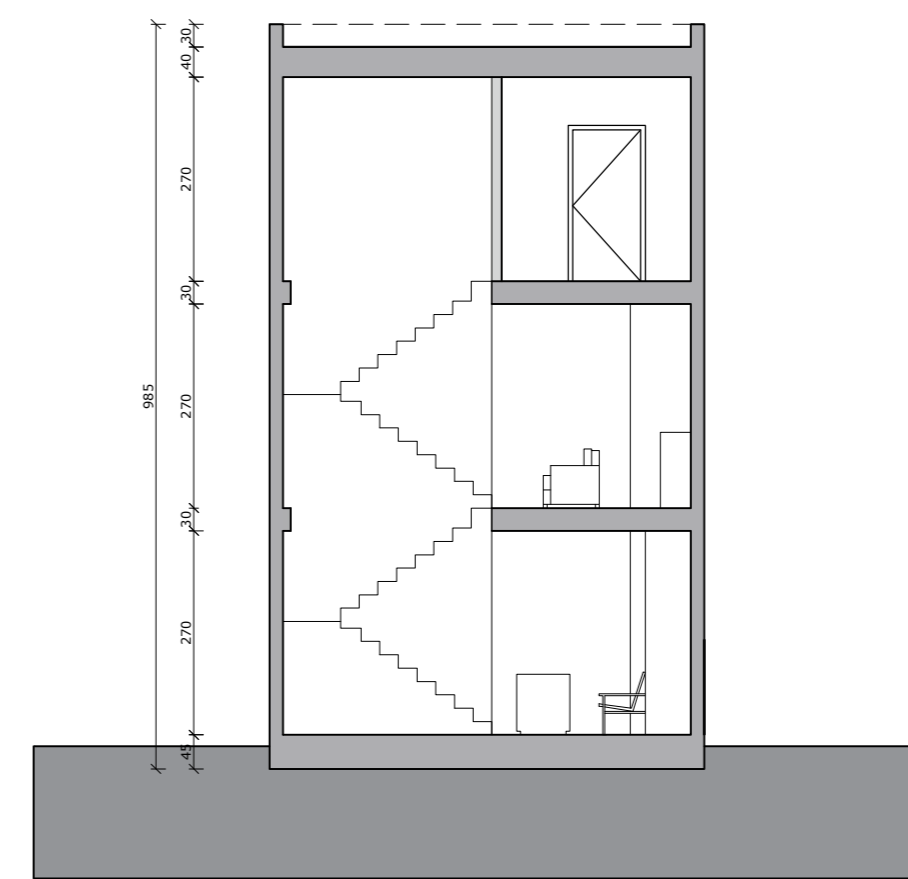

Inplantingsplan 1:200

Snede BB' 1:100

Voorgevel 1:100

Achtergevel 1:100

Snede AA' 1:100

PRODUCED BY AN AUTODESK STUDENT VERSION

PRODUCED BY AN AUTODESK STUDENT VERSION

Verdiep 0 1:100

Verdiep 1 1:100

Verdiep 2 1:100

Dakopstand 1:100