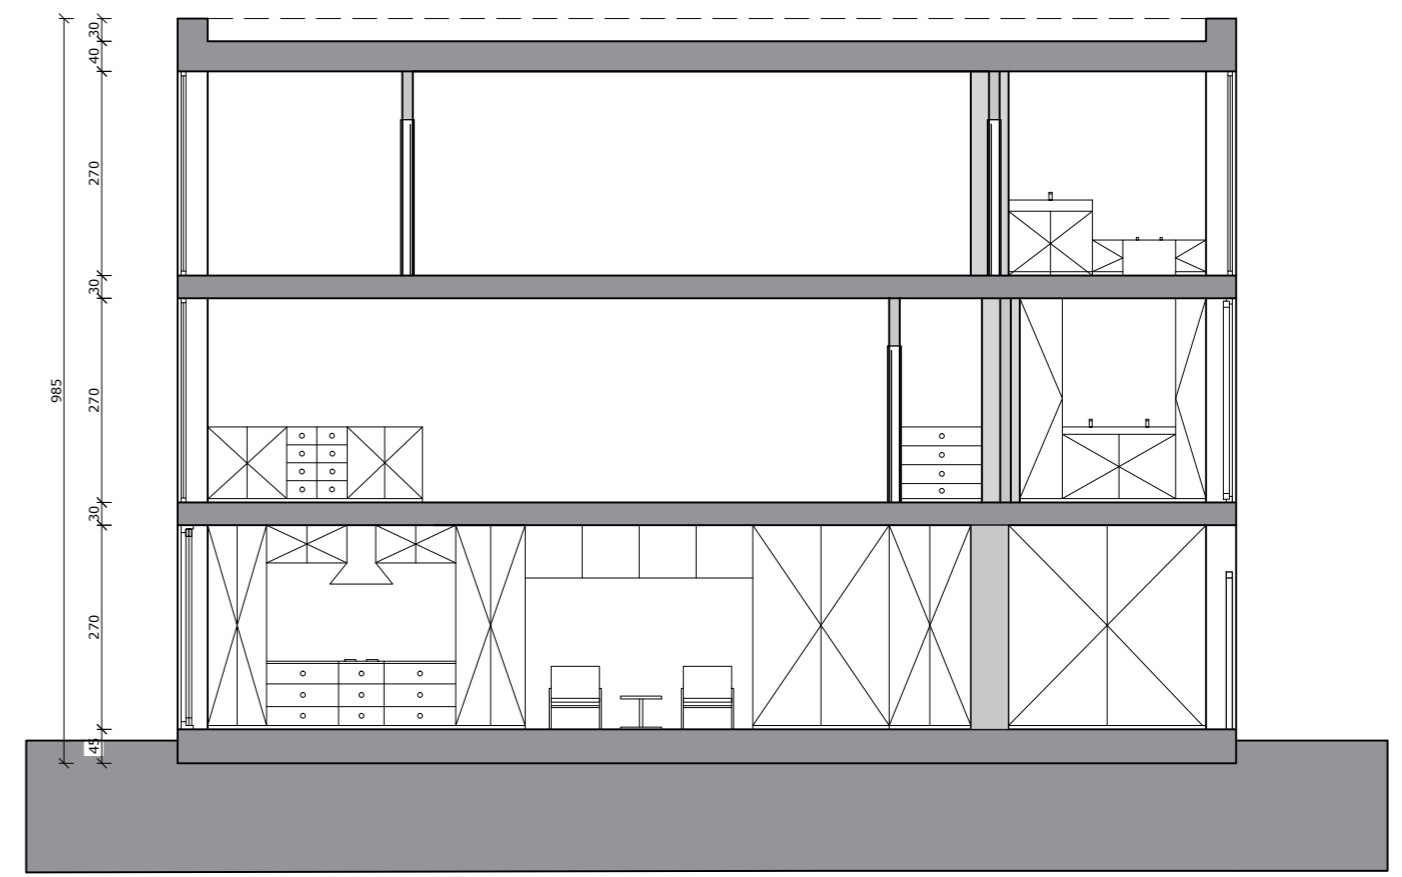

Inplantingsplan 1:200

Snede BB' 1:100

Voorgevel 1:100

Achtergevel 1:100

Snede AA' 1:100

PRODUCED BY AN AUTODESK STUDENT VERSION

PRODUCED BY AN AUTODESK STUDENT VERSION

Verdiep 0 1:100

Verdiep 1 1:100

Verdiep 2 1:100

Dakopstand 1:100