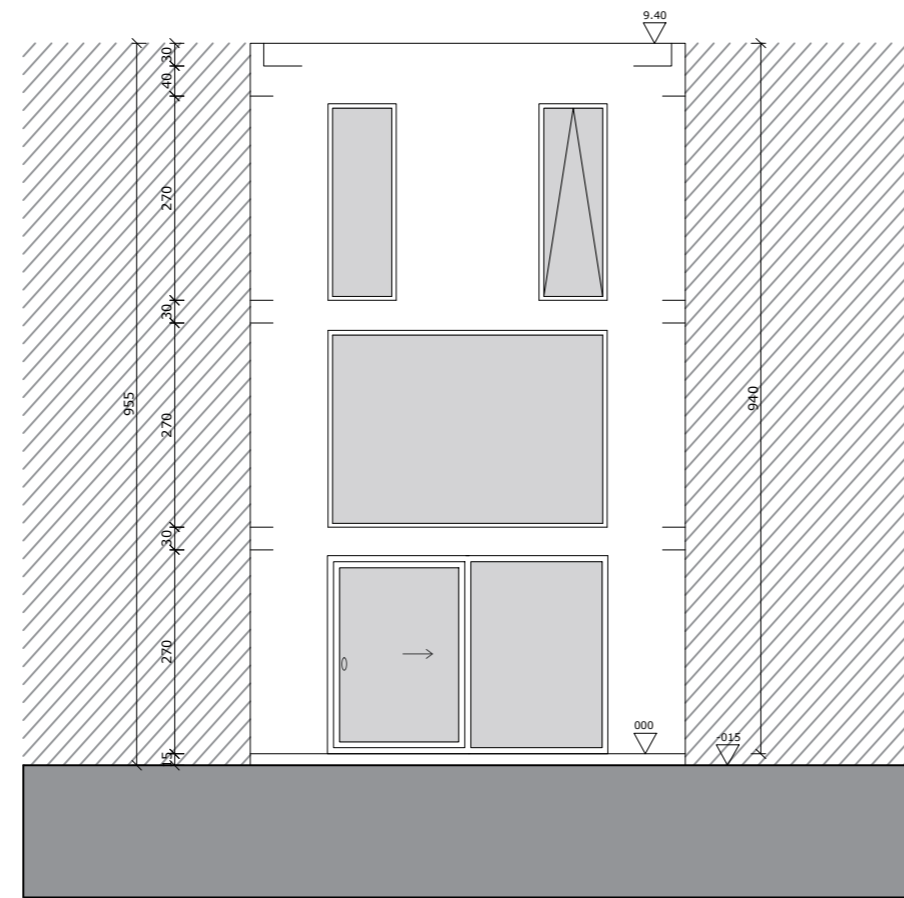

Inplantingsplan 1:200

Snede BB' 1:100

Voorgevel 1:100

Achtergevel 1:100

Snede AA' 1:100

PRODUCED BY AN AUTODESK STUDENT VERSION

PRODUCED BY AN AUTODESK STUDENT VERSION

Verdiep 0 1:100

Verdiep 1 1:100

Verdiep 2 1:100

Dakopstand 1:100