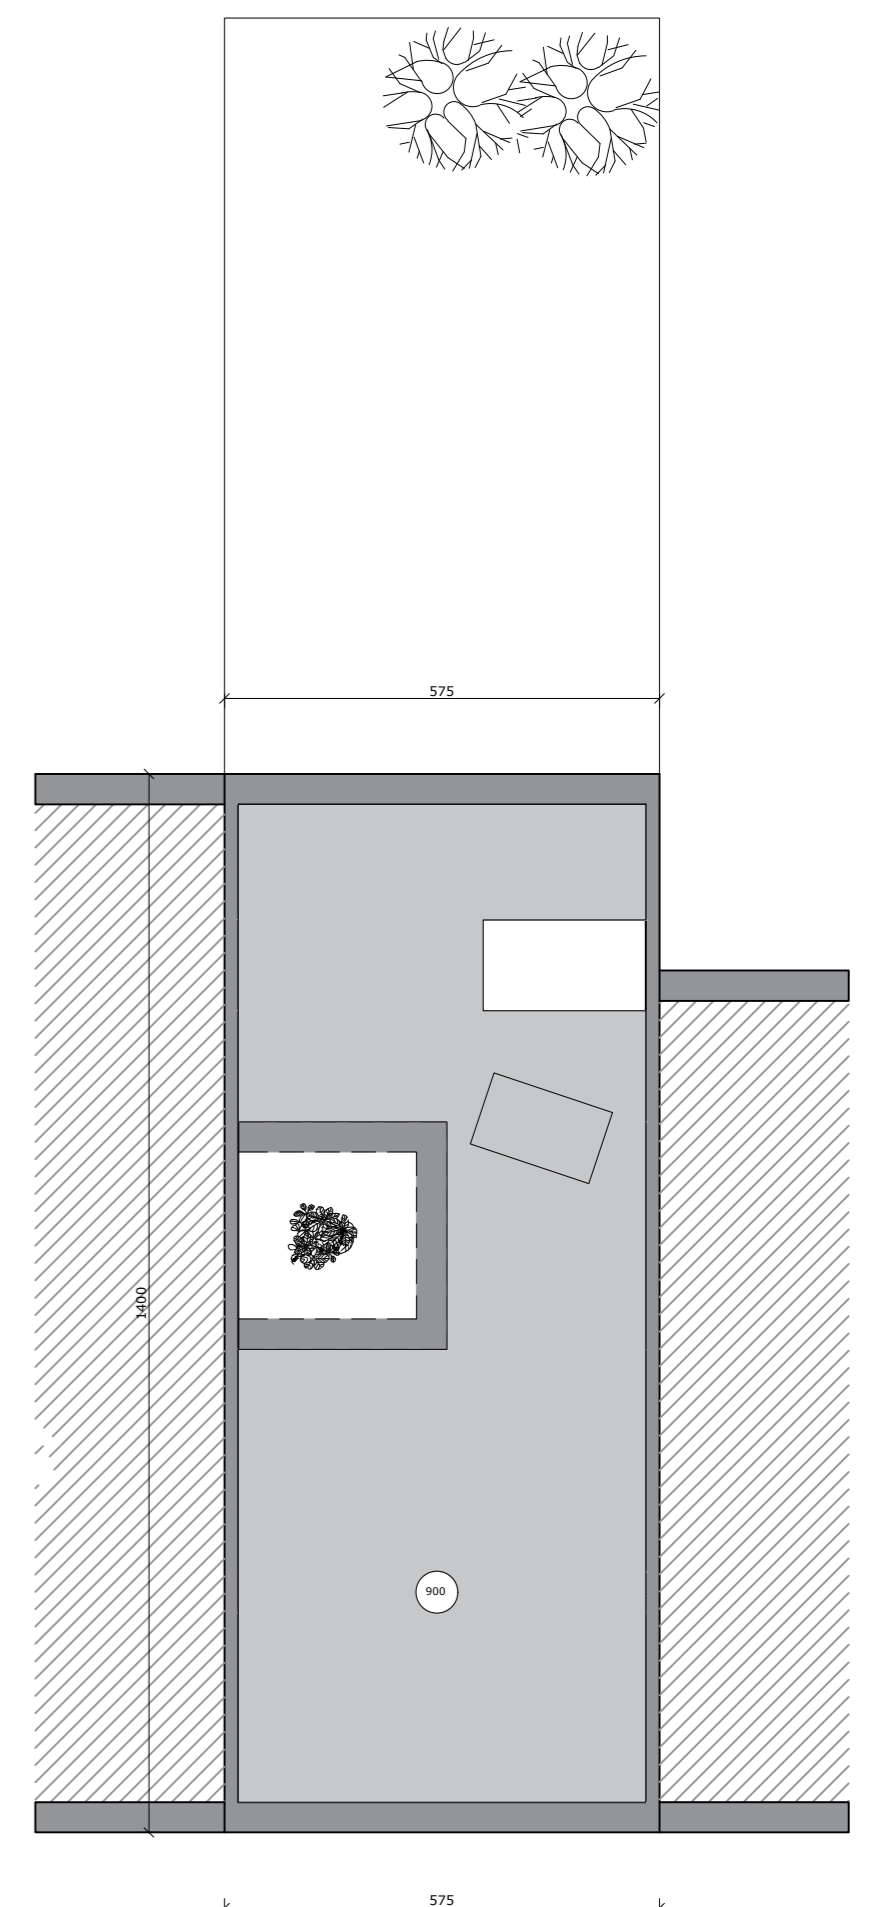

Inplantingsplan 1:200

Snede BB' 1:100

Voorgevel 1:100

Achtergevel 1:100

Snede AA' 1:100

PRODUCED BY AN AUTODESK STUDENT VERSION

PRODUCED BY AN AUTODESK STUDENT VERSION

Verdiep 0 1:100

Verdiep 1 1:100

Verdiep 2 1:100

Dakopstand 1:100