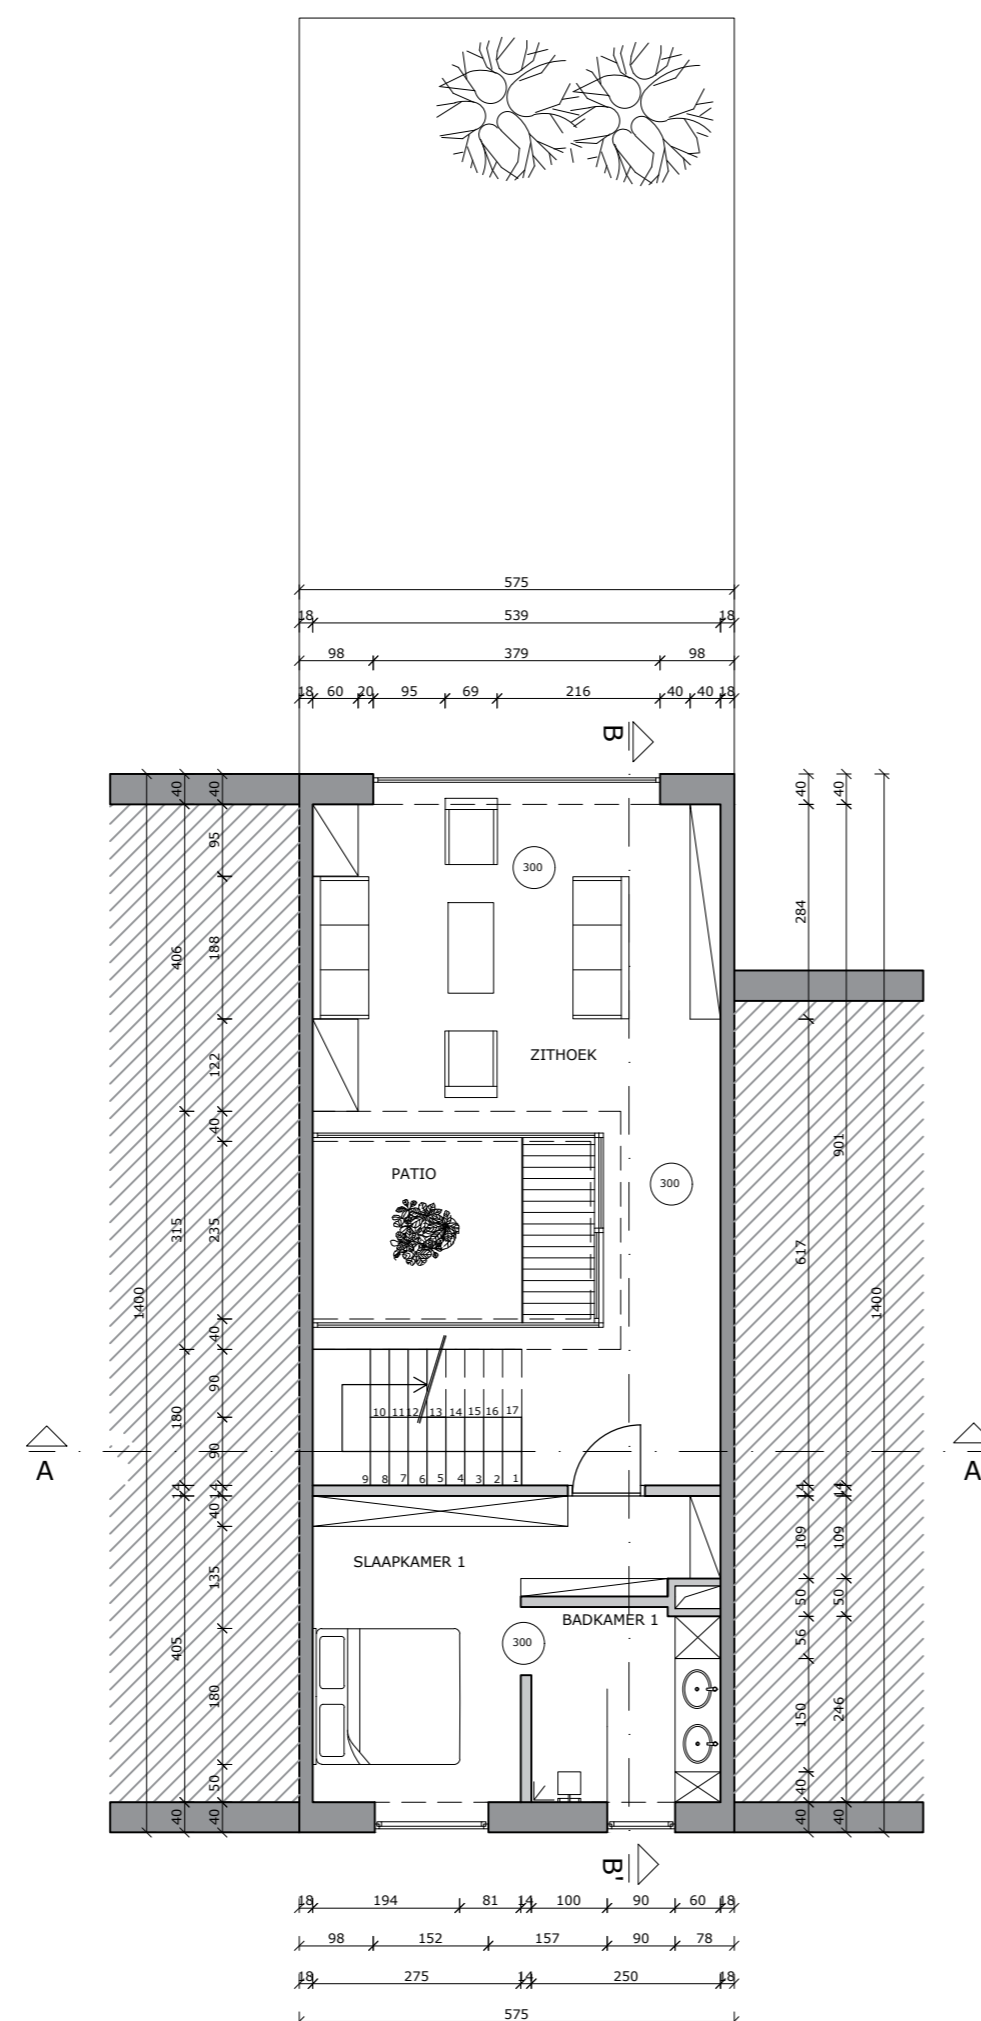

Inplantingsplan 1:200

Snede BB' 1:100

Voorgevel 1:100

Achtergevel 1:100

Snede AA' 1:100

PRODUCED BY AN AUTODESK STUDENT VERSION

PRODUCED BY AN AUTODESK STUDENT VERSION

Verdiep 0 1:100

Verdiep 1 1:100

Verdiep 2 1:100

Dakopstand 1:100