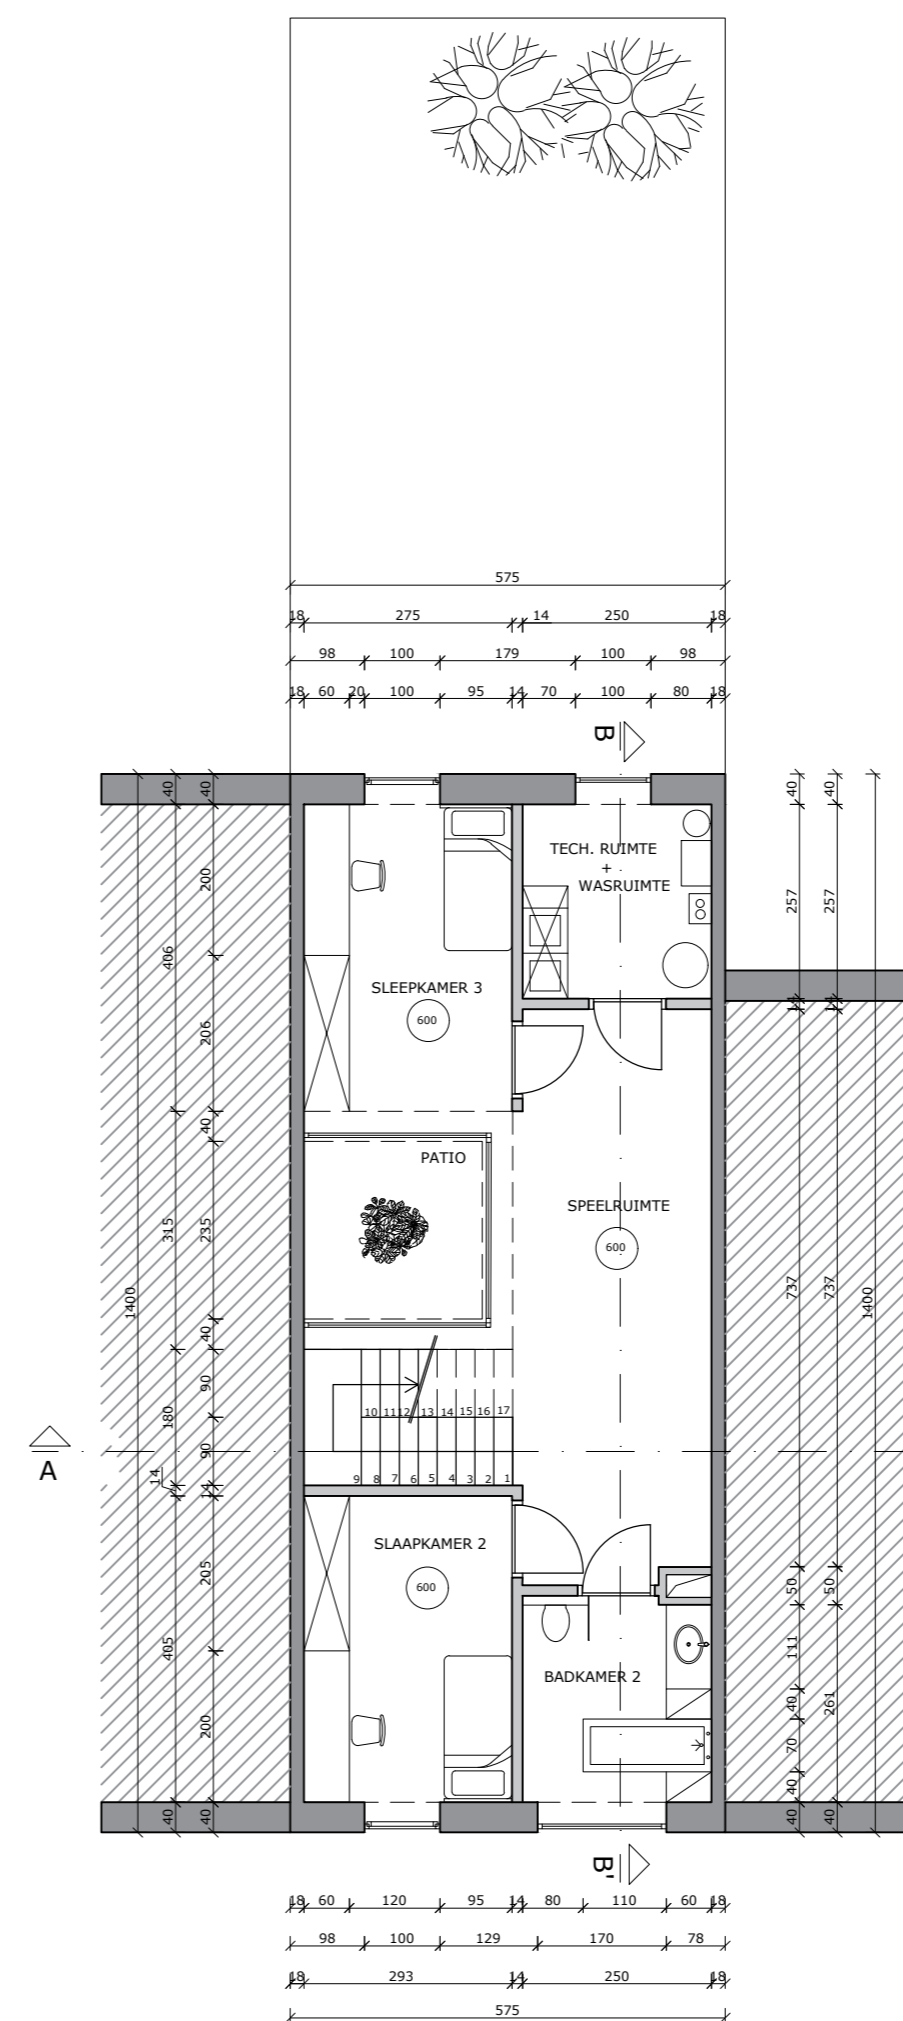

Inplantingsplan 1:200

Snede BB' 1:100

Voorgevel 1:100

Achtergevel 1:100

Snede AA' 1:100

PRODUCED BY AN AUTODESK STUDENT VERSION

PRODUCED BY AN AUTODESK STUDENT VERSION

Verdiep 0 1:100

Verdiep 1 1:100

Verdiep 2 1:100

Dakopstand 1:100