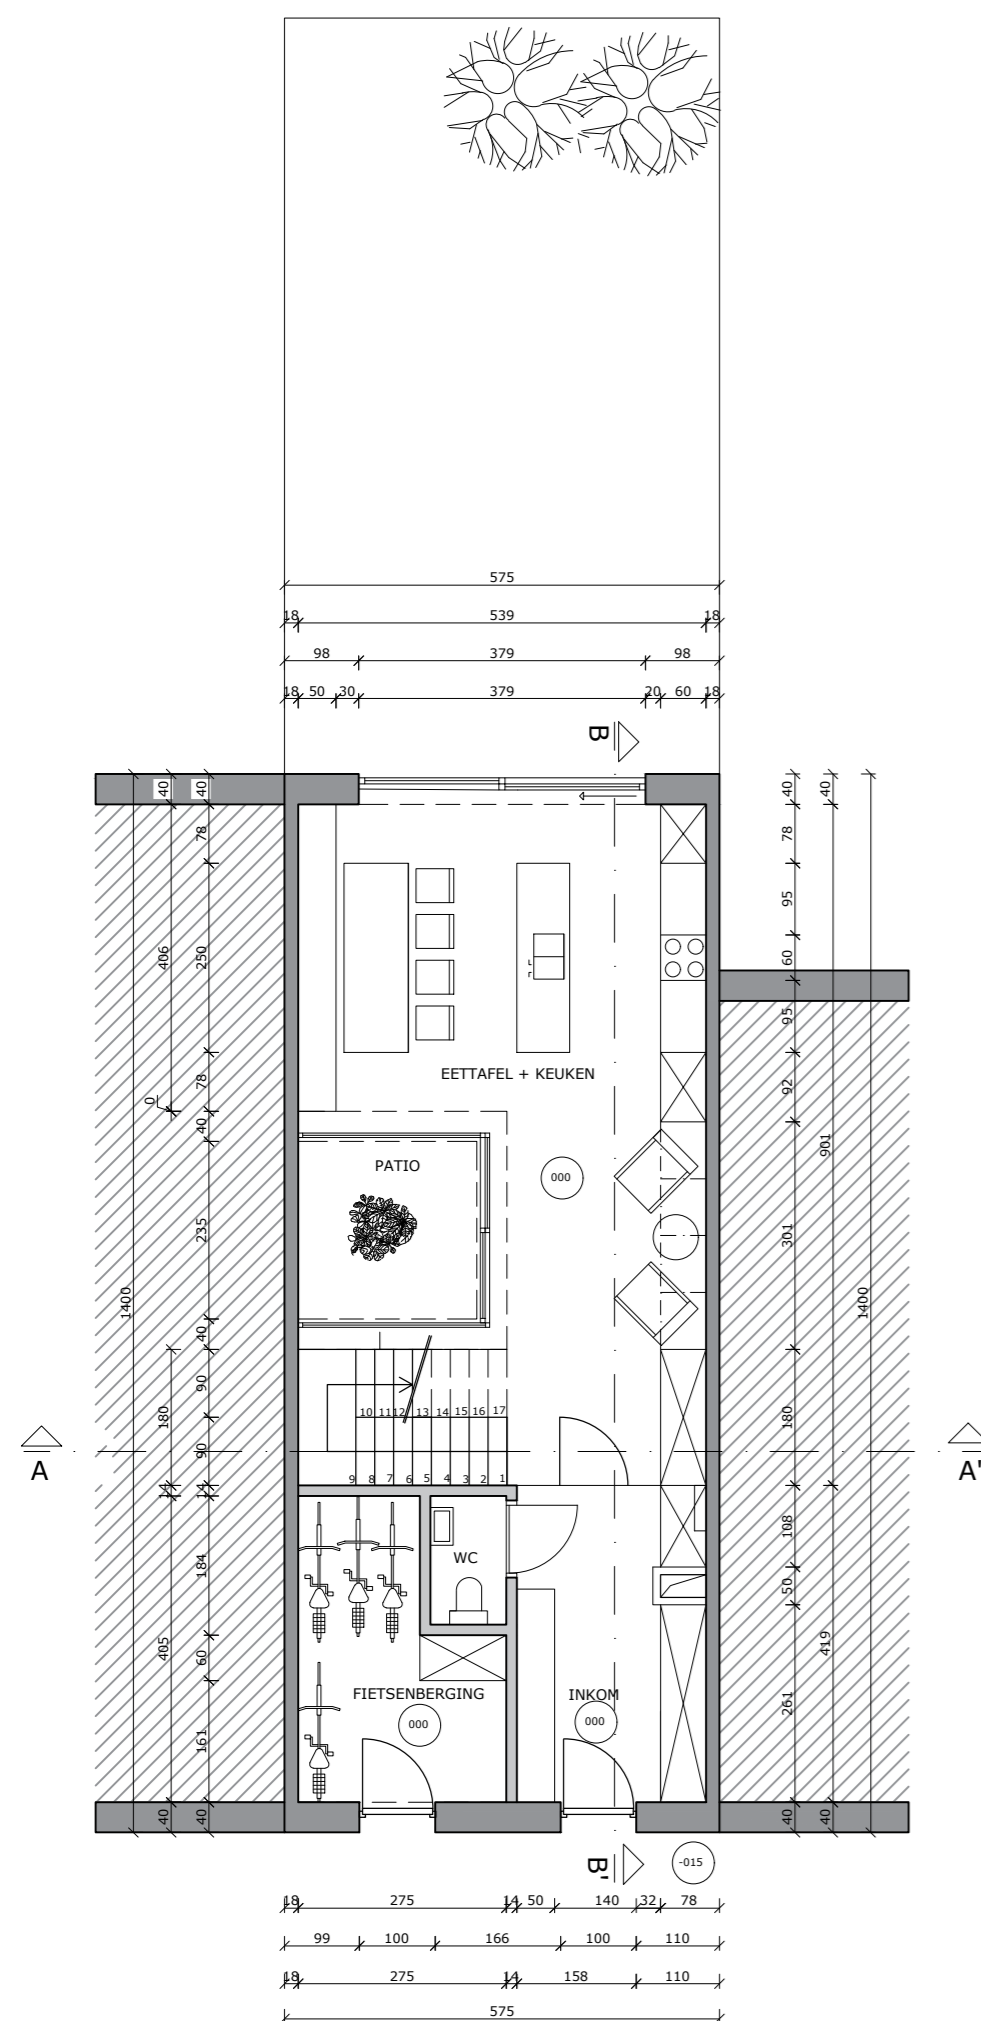

Inplantingsplan 1:200

Snede BB' 1:100

Voorgevel 1:100

Achtergevel 1:100

Snede AA' 1:100

PRODUCED BY AN AUTODESK STUDENT VERSION

PRODUCED BY AN AUTODESK STUDENT VERSION

Verdiep 0 1:100

Verdiep 1 1:100

Verdiep 2 1:100

Dakopstand 1:100