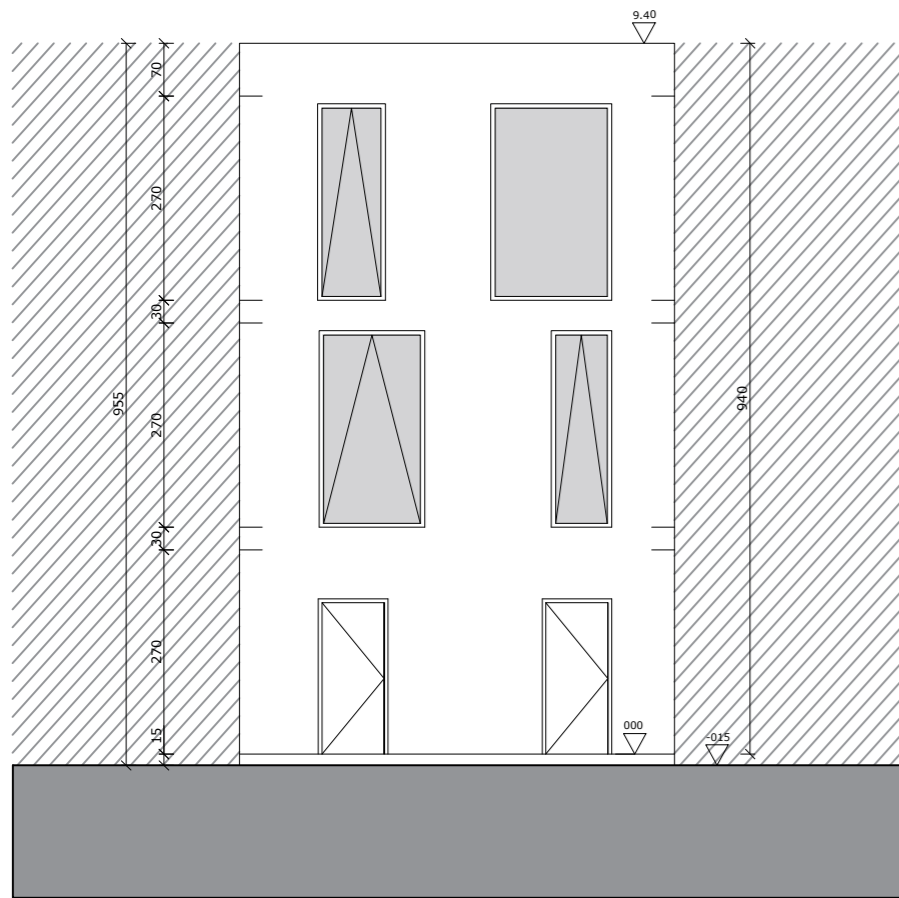

Inplantingsplan 1:200

Snede BB' 1:100

Voorgevel 1:100

Achtergevel 1:100

Snede AA' 1:100

PRODUCED BY AN AUTODESK STUDENT VERSION

PRODUCED BY AN AUTODESK STUDENT VERSION

Verdiep 0 1:100

Verdiep 1 1:100

Verdiep 2 1:100

Dakopstand 1:100